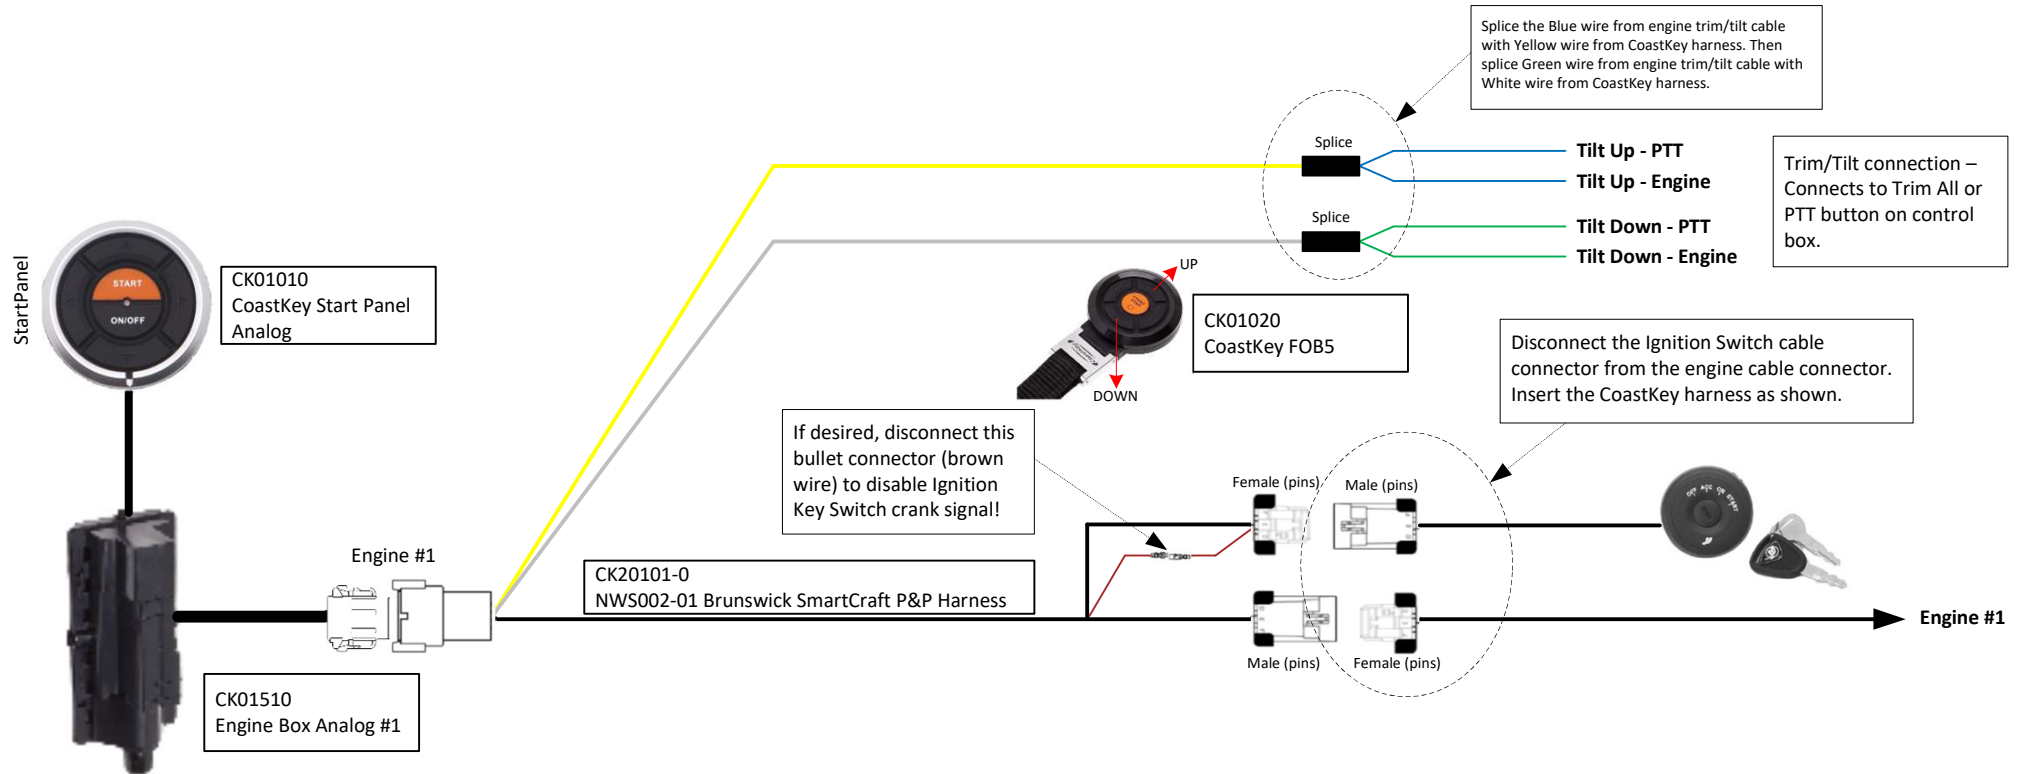

HEADING	
Title:	CoastKey Mercury SmartCraft Installation
Doc. Nr:	NWS021-29
Author:	Pål Sørensen
Issue date:	16-04-2020

HISTORY				
Issue number	Date	Version	Owner	Approved by
1	16-04-2020	A	Pål Sørensen	
2				
3				

Date	Drawn by	Scale
16-04-2020	Pål Sørensen	-
Item name		
CoastKey Mercury SmartCraft Installation Single – CoastKey Basic, Standard and Premium		
Item number		Rev.
NWS021-29		A