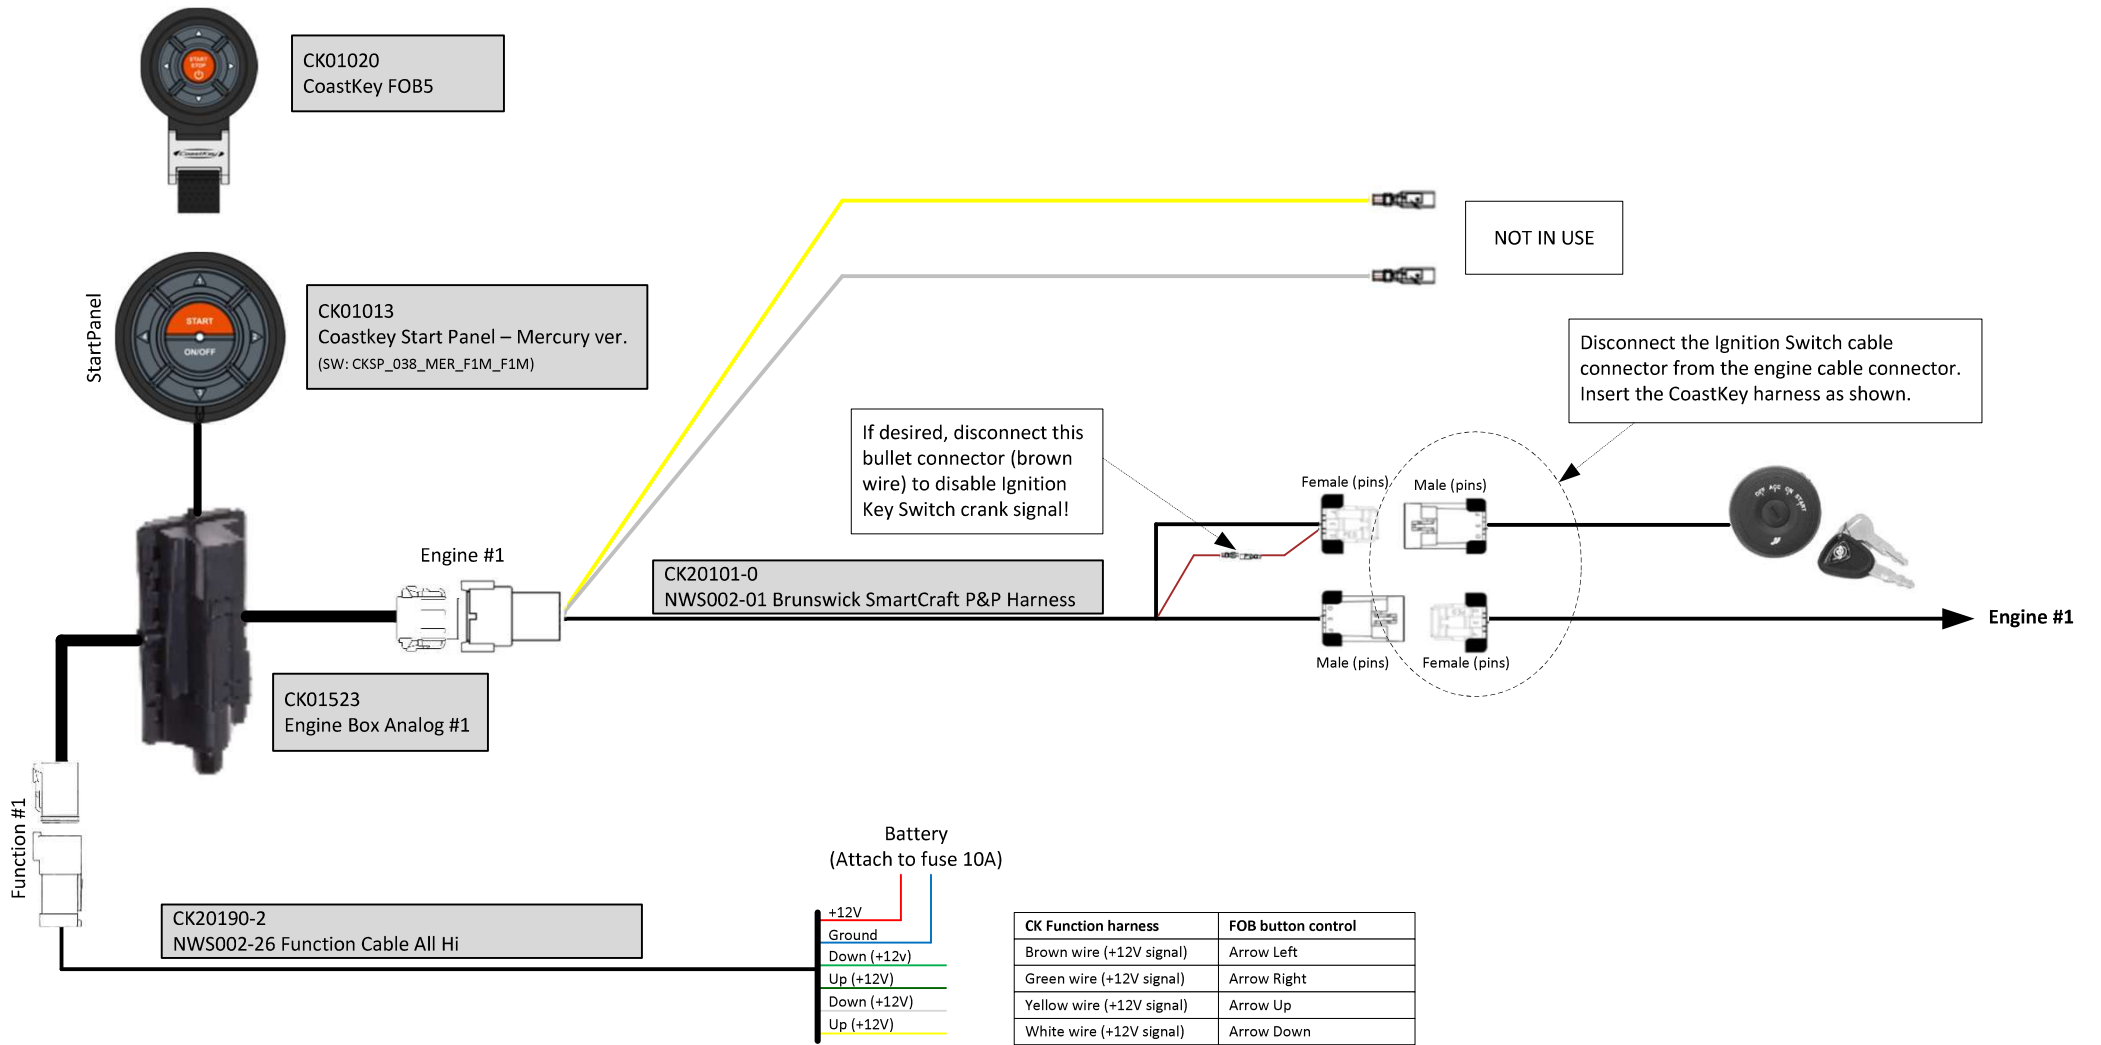

# Mercury SmartCraft: Single Premium Plus installation – C0113

Date	Drawn by	Scale
31.03.2025	Pål Sørensen	-
Item name		
C0113 CoastKey Mercury SmartCraft Single Premium Plus Installation		
Item number		Rev.
NWS021-01-01 (C-Kit: C0113)		A